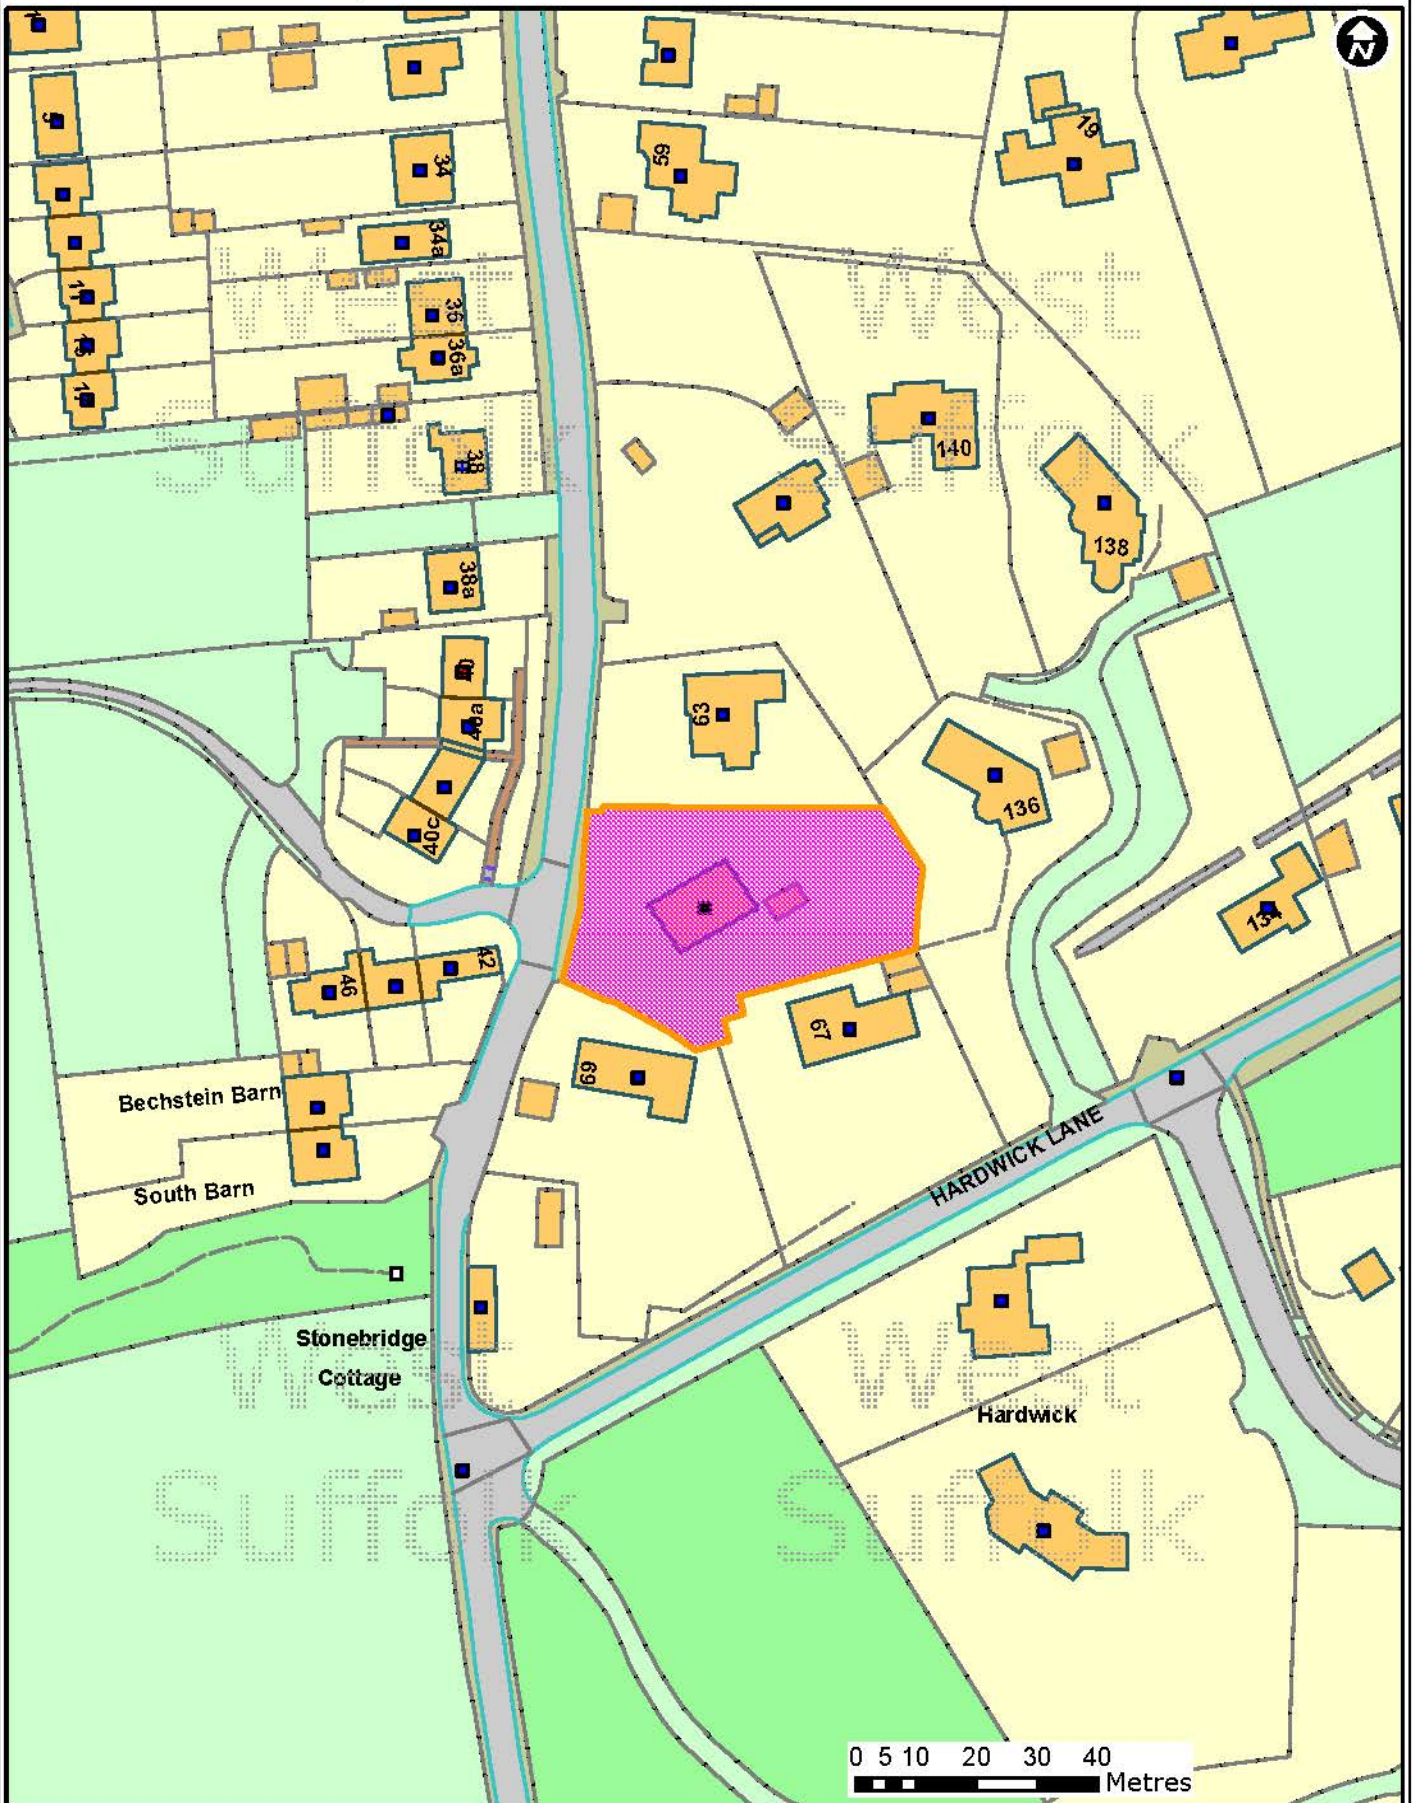

DC/17/0232/FUL

65 Horsecroft Road Bury St Edmunds

Forest Heath • St Edmundsbury

West Suffolk
working together

© Crown Copyright and database rights 2016 OS 100019675/100023282. You are not permitted to copy, sub-license, distribute or sell any of this data to third parties in any form. Use of this data is subject to terms and conditions. See www.westsuffolk.gov.uk/disclaimer.cfm.

Scale: 1:1,250
Date: 08/08/2017